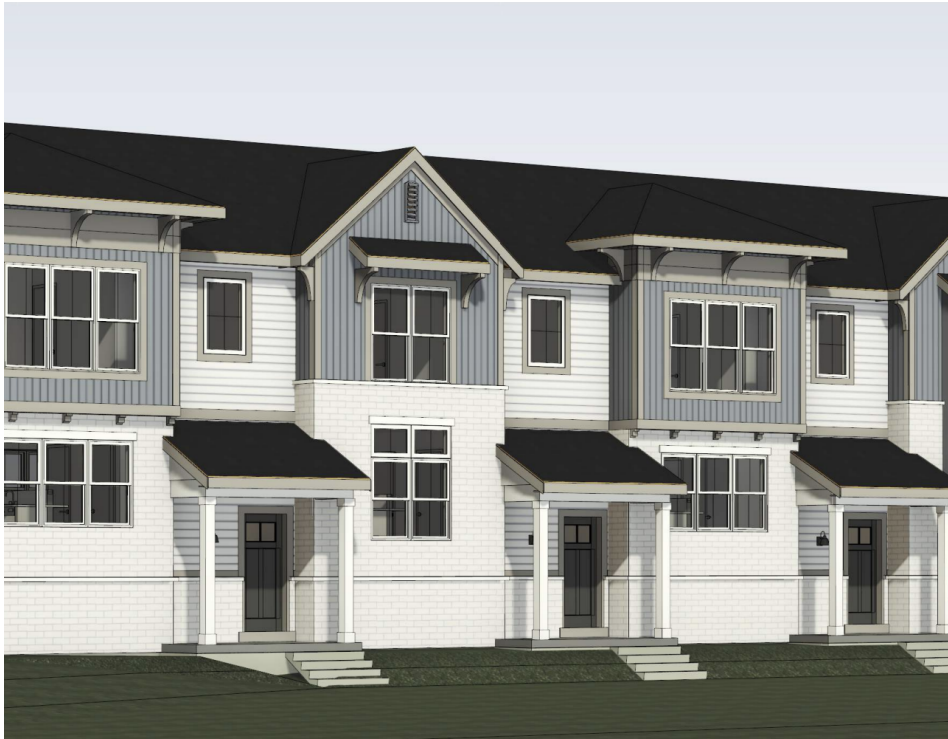

CALIBER
COMPANY

KETTLESTONE CENTRAL TOWNHOMES

85 townhomes for sale featuring 2 bedrooms, 2.5 bathrooms, premium finishes, & attached
2-car garages.

 WAUKEE, IA

mapbox

© Mapbox © OpenStreetMap Improve this map