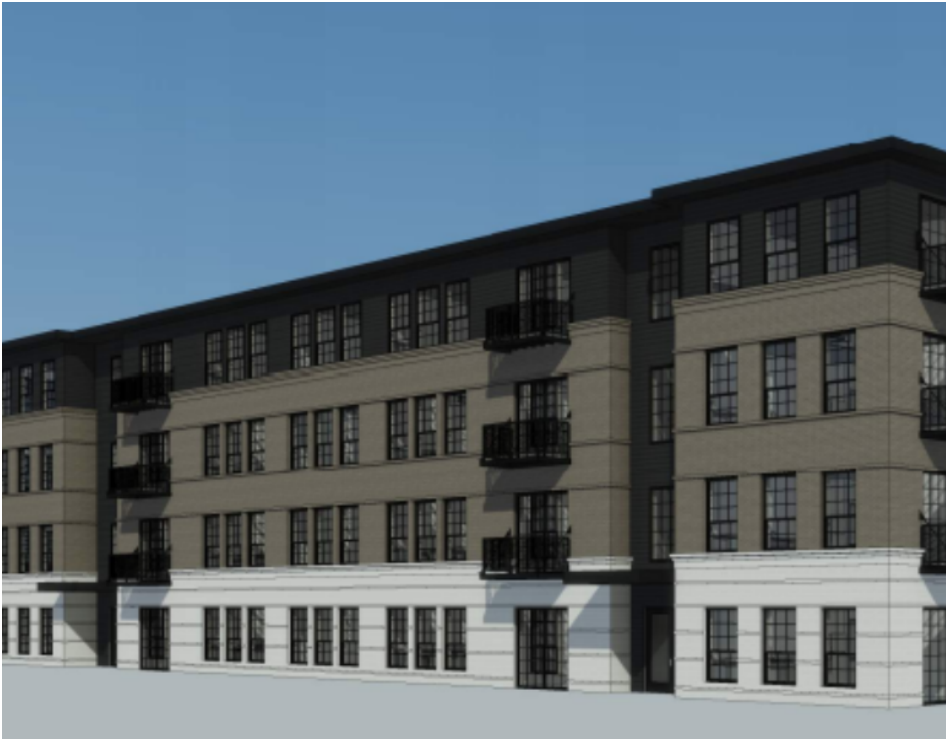

CALIBER
COMPANY

KETTLESTONE LOFTS

Three 60-Unit Rental Buildings

WAUKEE, IA

© Mapbox © OpenStreetMap [Improve this map](#)